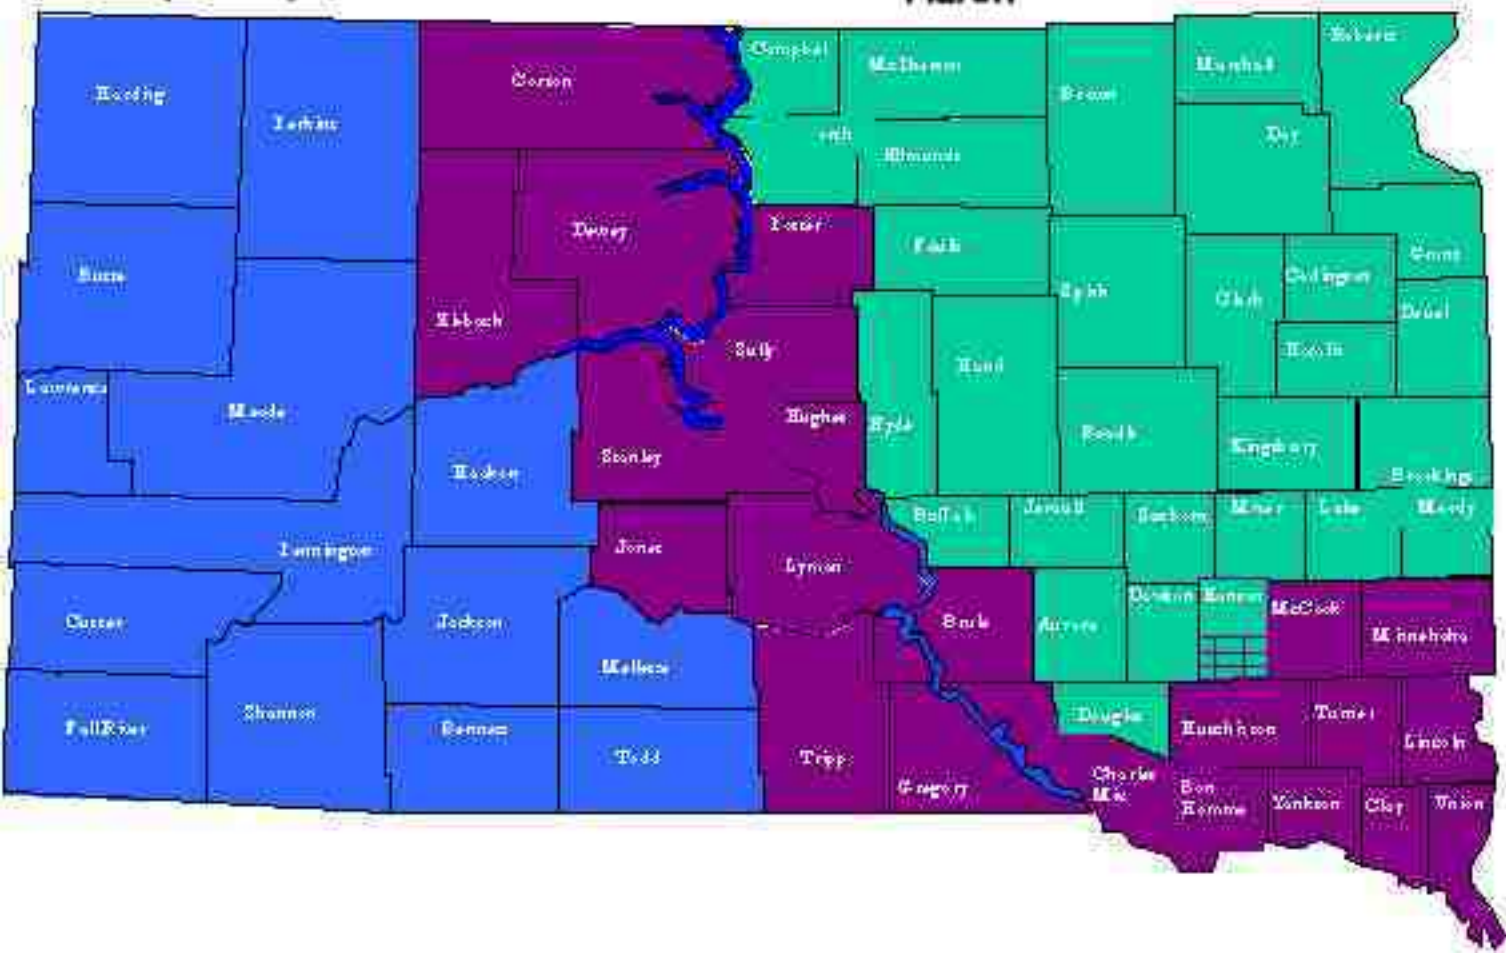

Rapid City

Pierre

Huron

**State Radio
Dispatch Areas**

**Dispatch Centers
Listed at Top of Map**